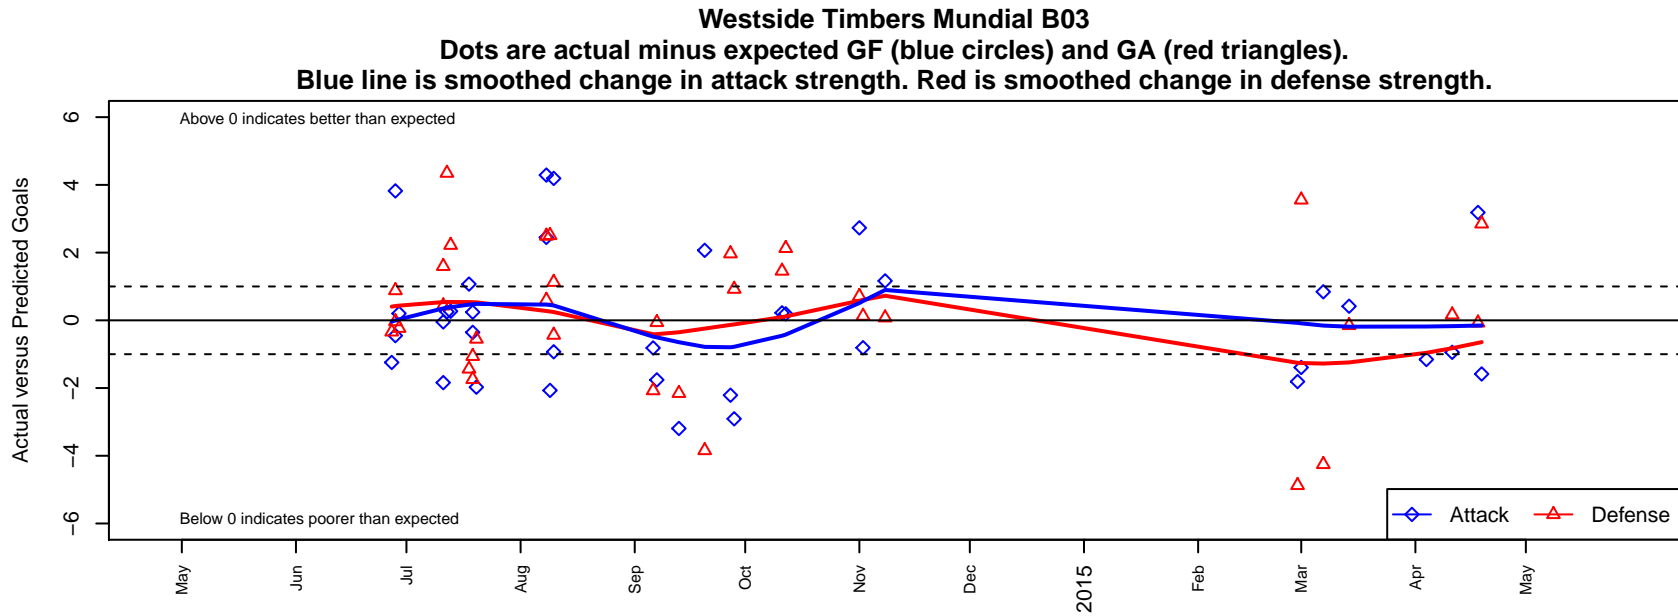

Westside Timbers Mundial B03

Westside Timbers
 Beaverton, OR
 B03 total strength=318
 attack=0.4 defense=0.09
 fall league = PTT-B B03 Championship (9v9)
 spr league = Spr OYS B03 Div 1

alt names used:
 WT B03 Mundial
 WT B03 Mundial
 Westside Timbers B03 Mundial
 WESTSIDE TIMBERSWT 03B MUNDIAL
 Westside Timbers B03 Mundial
 Westside Timbers B03 Mundial
 Westside Timbers B03 Mundial

**attack and defense variance (black dot)
relative to other teams
and top 10 in region**

**attack and defense rating
relative to others at age
and all opponents in last 13 months**

Performance relative to 13 month average