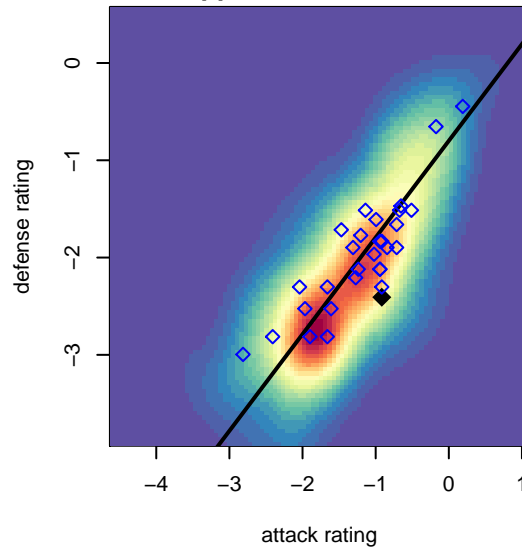

Westside Timbers Mundial B03

Westside Timbers
 Beaverton, OR
 B03 total strength=318
 attack=0.4 defense=0.09
 fall league = PTT-B B03 Championship (9v9)
 spr league = Spr OYS B03 Div 1

alt names used:
 WT B03 Mundial
 WT B03 Mundial
 Westside Timbers B03 Mundial
 WESTSIDE TIMBERSWT 03B MUNDIAL
 Westside Timbers B03 Mundial
 Westside Timbers B03 Mundial
 Westside Timbers B03 Mundial

Venues played:
 2014 Clash At the Border Silver/Bronze/Copper
 2014 PCU Summer Classic U11 Gold
 2014 Beaverton Cup BU11 Silver
 2014 Chinook Cup Silver U11
 2014 PTT-B B03 Championship (9v9)
 2014 OYS Presidents Cup B03
 2014 Spr OYS B03 Division 1

**attack and defense variance (black dot)
relative to other teams
and top 10 in region**

**attack and defense rating
relative to others at age
and all opponents in last 13 months**

Performance relative to 13 month average