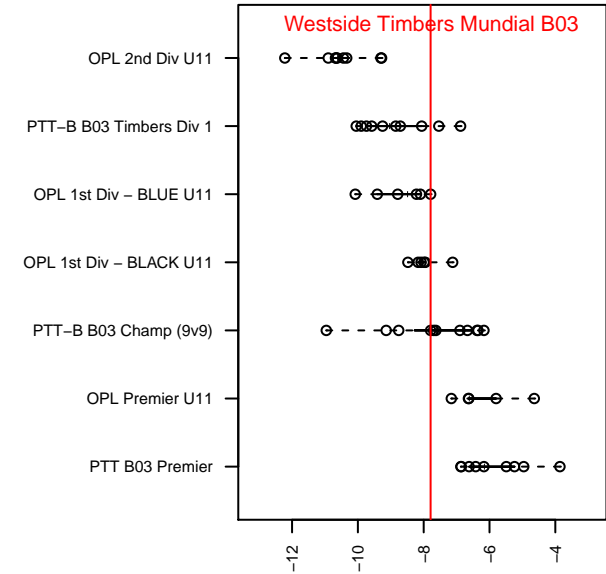

Westside Timbers Mundial B03

Westside Timbers
 Beaverton, OR
 B03 total strength=318
 attack=0.4 defense=0.09
 fall league = PTT-B B03 Championship (9v9)
 spr league = Spr OYS B03 Div 1

alt names used:
 WT B03 Mundial
 WT B03 Mundial
 Westside Timbers B03 Mundial
 WESTSIDE TIMBERSWT 03B MUNDIAL
 Westside Timbers B03 Mundial
 Westside Timbers B03 Mundial
 Westside Timbers B03 Mundial

Venues played:
 2014 Clash At the Border Silver/Bronze/Copper
 2014 PCU Summer Classic U11 Gold
 2014 Beaverton Cup BU11 Silver
 2014 Chinook Cup Silver U11
 2014 PTT-B B03 Championship (9v9)
 2014 OYS Presidents Cup B03
 2014 Spr OYS B03 Division 1

**attack and defense variance (black dot)
relative to other teams
and top 10 in region**

**attack and defense rating
relative to others at age
and all opponents in last 13 months**

Performance relative to 13 month average