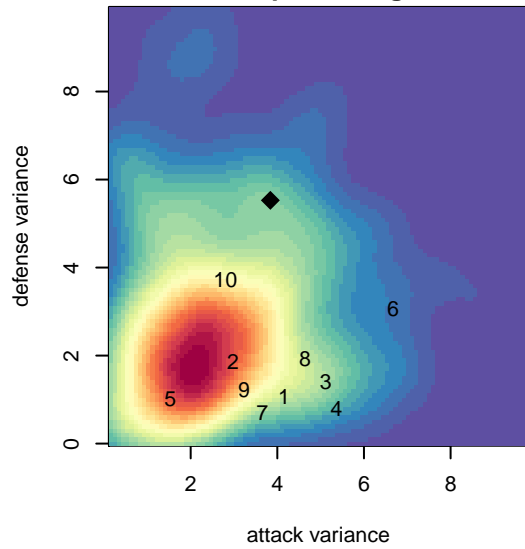

Westside Timbers Mundial B03

Westside Timbers
 Beaverton, OR
 B03 total strength=318
 attack=0.4 defense=0.09
 fall league = PTT-B B03 Championship (9v9)
 spr league = Spr OYS B03 Div 1

alt names used:
 WT B03 Mundial
 WT B03 Mundial
 Westside Timbers B03 Mundial
 WESTSIDE TIMBERSWT 03B MUNDIAL
 Westside Timbers B03 Mundial
 Westside Timbers B03 Mundial
 Westside Timbers B03 Mundial

Venues played:
 2014 Clash At the Border Silver/Bronze/Copper
 2014 PCU Summer Classic U11 Gold
 2014 Beaverton Cup BU11 Silver
 2014 Chinook Cup Silver U11
 2014 PTT-B B03 Championship (9v9)
 2014 OYS Presidents Cup B03
 2014 Spr OYS B03 Division 1

**attack and defense variance (black dot)
relative to other teams
and top 10 in region**

**attack and defense rating
relative to others at age
and all opponents in last 13 months**

Performance relative to 13 month average