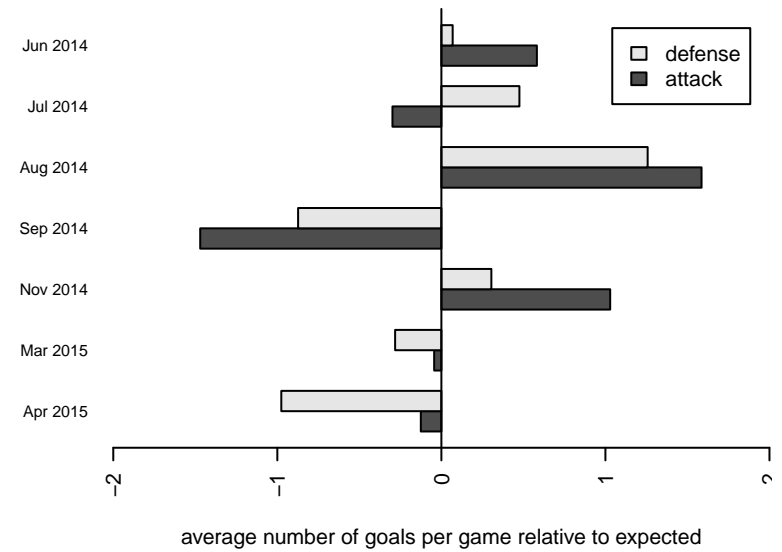

Performance relative to 13 month average