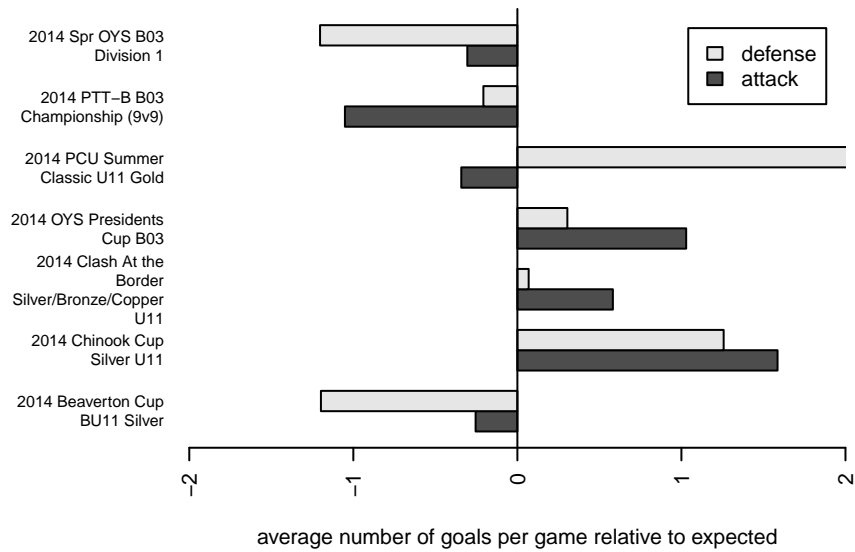

Westside Timbers Mundial B03

Westside Timbers
 Beaverton, OR
 B03 total strength=318
 attack=0.4 defense=0.09
 fall league = PTT-B B03 Championship (9v9)
 spr league = Spr OYS B03 Div 1

alt names used:
 WT B03 Mundial
 WT B03 Mundial
 Westside Timbers B03 Mundial
 WESTSIDE TIMBERSWT 03B MUNDIAL
 Westside Timbers B03 Mundial
 Westside Timbers B03 Mundial
 Westside Timbers B03 Mundial

Venues played:
 2014 Clash At the Border Silver/Bronze/Copper
 2014 PCU Summer Classic U11 Gold
 2014 Beaverton Cup BU11 Silver
 2014 Chinook Cup Silver U11
 2014 PTT-B B03 Championship (9v9)
 2014 OYS Presidents Cup B03
 2014 Spr OYS B03 Division 1

**attack and defense variance (black dot)
relative to other teams
and top 10 in region**

**attack and defense rating
relative to others at age
and all opponents in last 13 months**

Performance relative to 13 month average